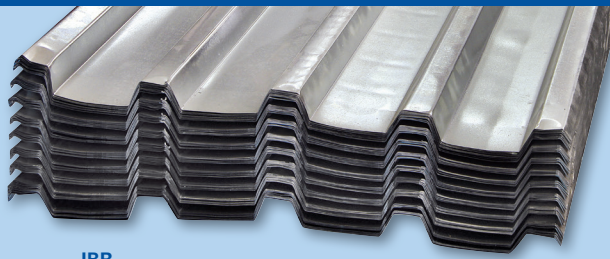

IBR
ISQ550 0,4mm FH 0,686m
Per sheet
4,2m SKU: 614

6,0m SKU: 620

6,6m SKU: 622

347.95
492.95
547.95